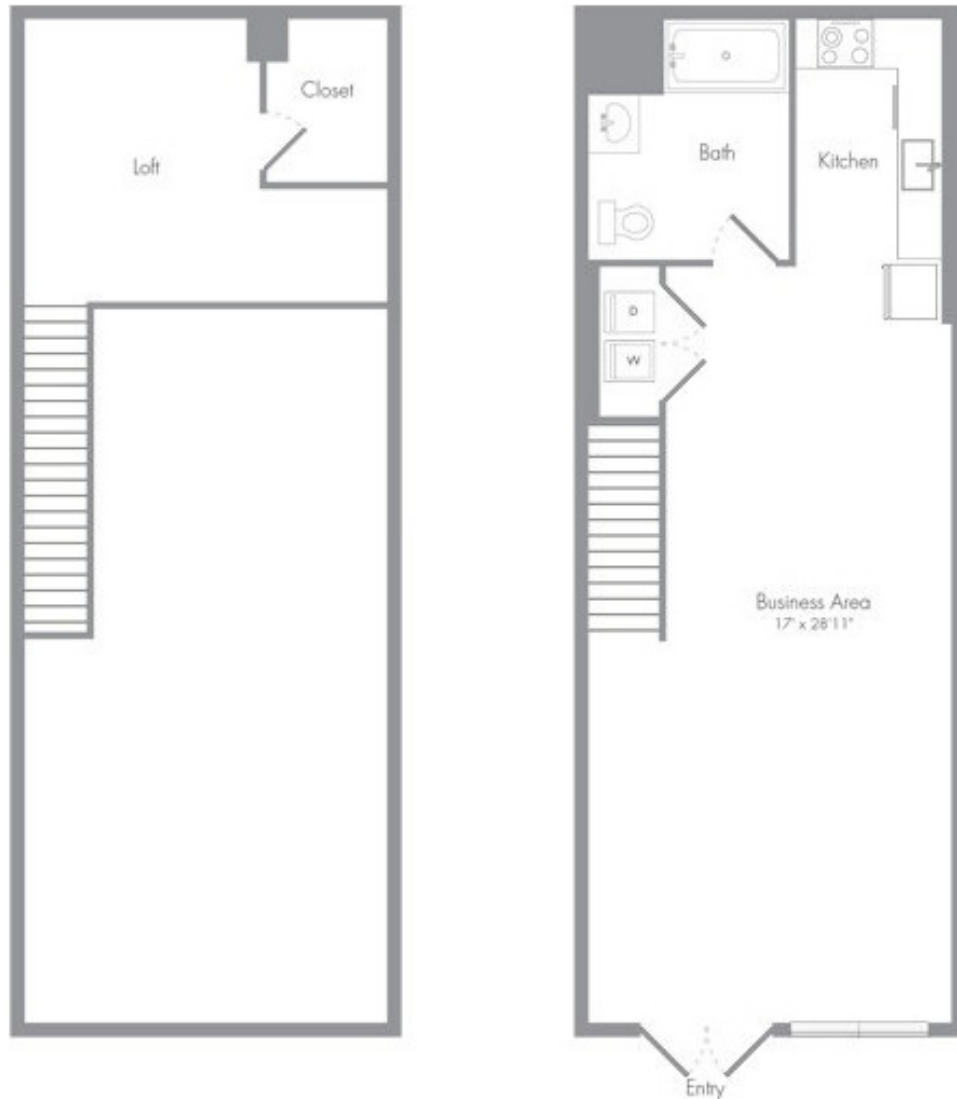

# PDR Work Loft - L3

LOFT/ 1 BED / 1 BATH

# 948

SQ. FT.

THE MADELON	2823 18th Street   San Francisco, CA 94110
	<a href="http://www.themadelon.com">www.themadelon.com</a>

*Floor plans are artist's rendering. All dimensions are approximate. Actual product and specifications may vary in dimension or detail. Not all features are available in every apartment. Prices and availability are subject to change. Please see a representative for details.*