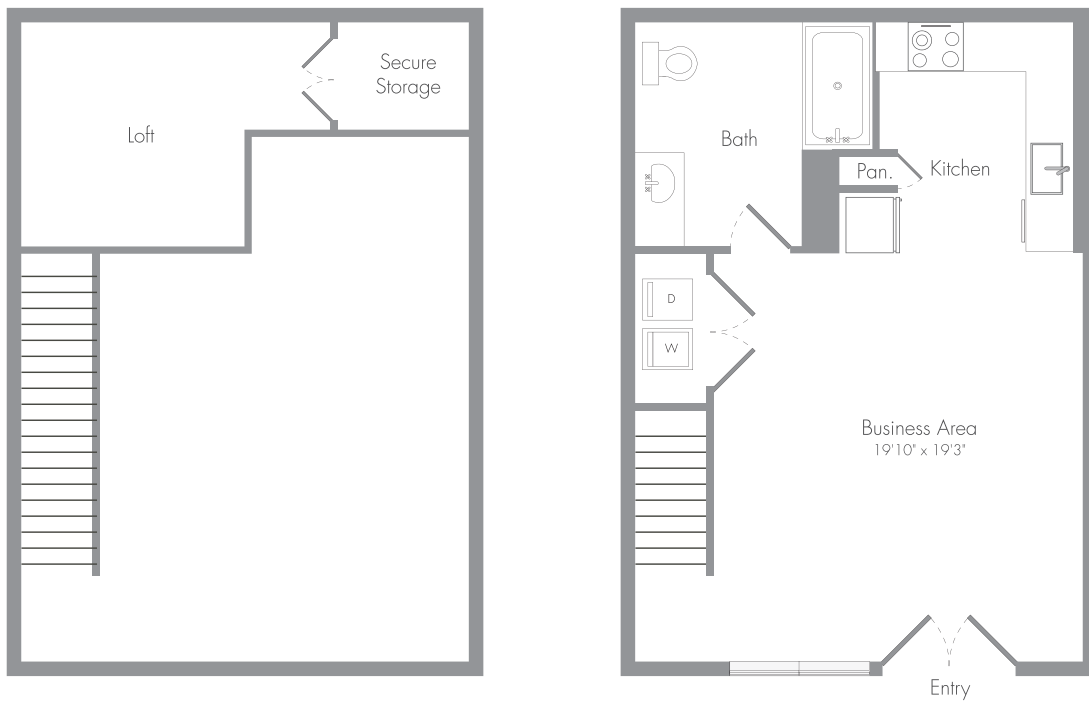

PDR Work Loft - L1

748

LOFT / 1 BED / 1 BATH

SQ. FT.

THE MADELON	2823 18th Street San Francisco, CA 94110
	www.themadelon.com

Floorplans are artist's rendering. All dimensions are approximate. Actual product and specifications may vary in dimension or detail. Not all features are available in every apartment. Prices and availability are subject to change. Please see a representative for details.