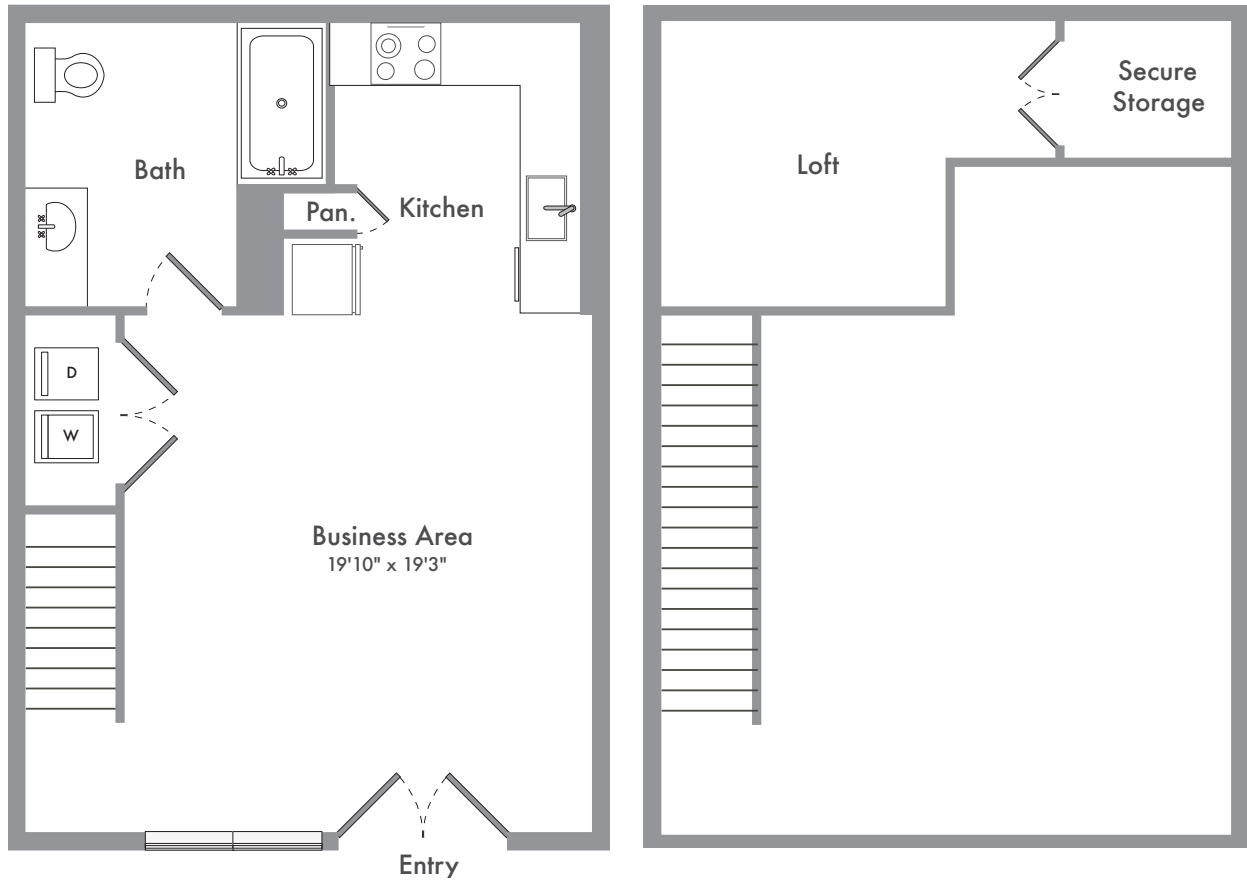

# PDR Work Loft - L1

LOFT/ 1 BED / 1 BATH

# 748

SQ. FT.

<b>THE MADELON</b>	2823 18th Street   San Francisco, CA 94110
	<a href="http://www.themadelon.com">www.themadelon.com</a>

*Floor plans are artist's rendering. All dimensions are approximate. Actual product and specifications may vary in dimension or detail. Not all features are available in every apartment. Prices and availability are subject to change. Please see a representative for details.*