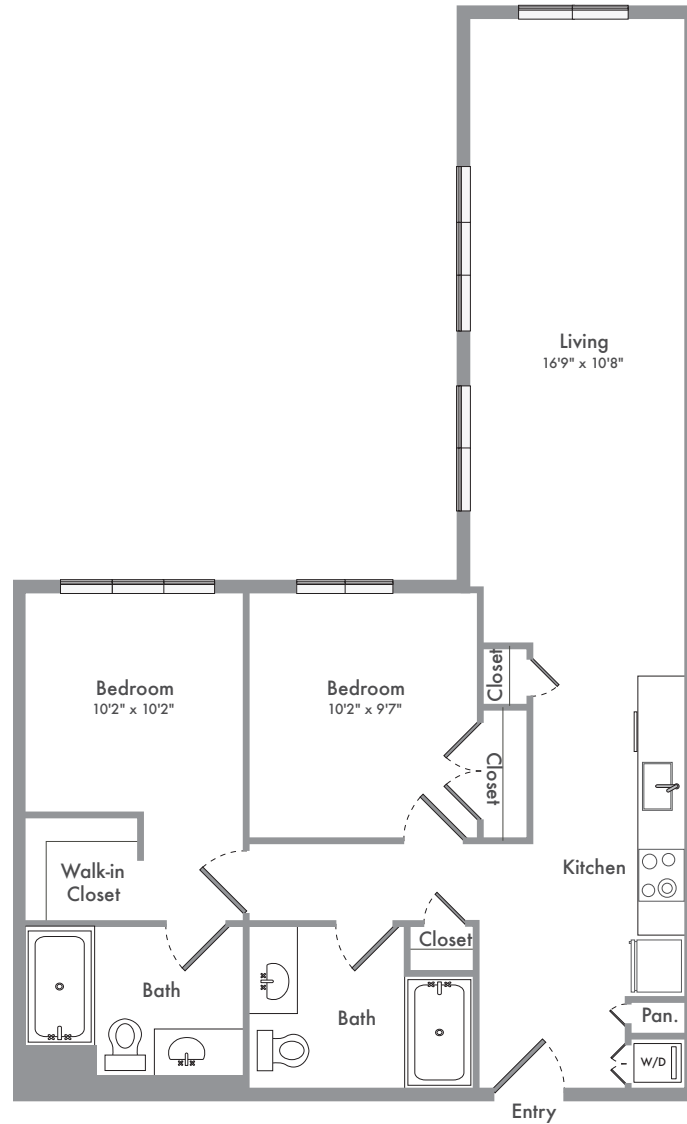

# B5

2 BED / 2 BATH

# 953-963

SQ. FT.

THE  
MADELON

2823 18th Street | San Francisco, CA 94110

[www.themadelon.com](http://www.themadelon.com)

*Floor plans are artist's rendering. All dimensions are approximate. Actual product and specifications may vary in dimension or detail. Not all features are available in every apartment. Prices and availability are subject to change. Please see a representative for details.*