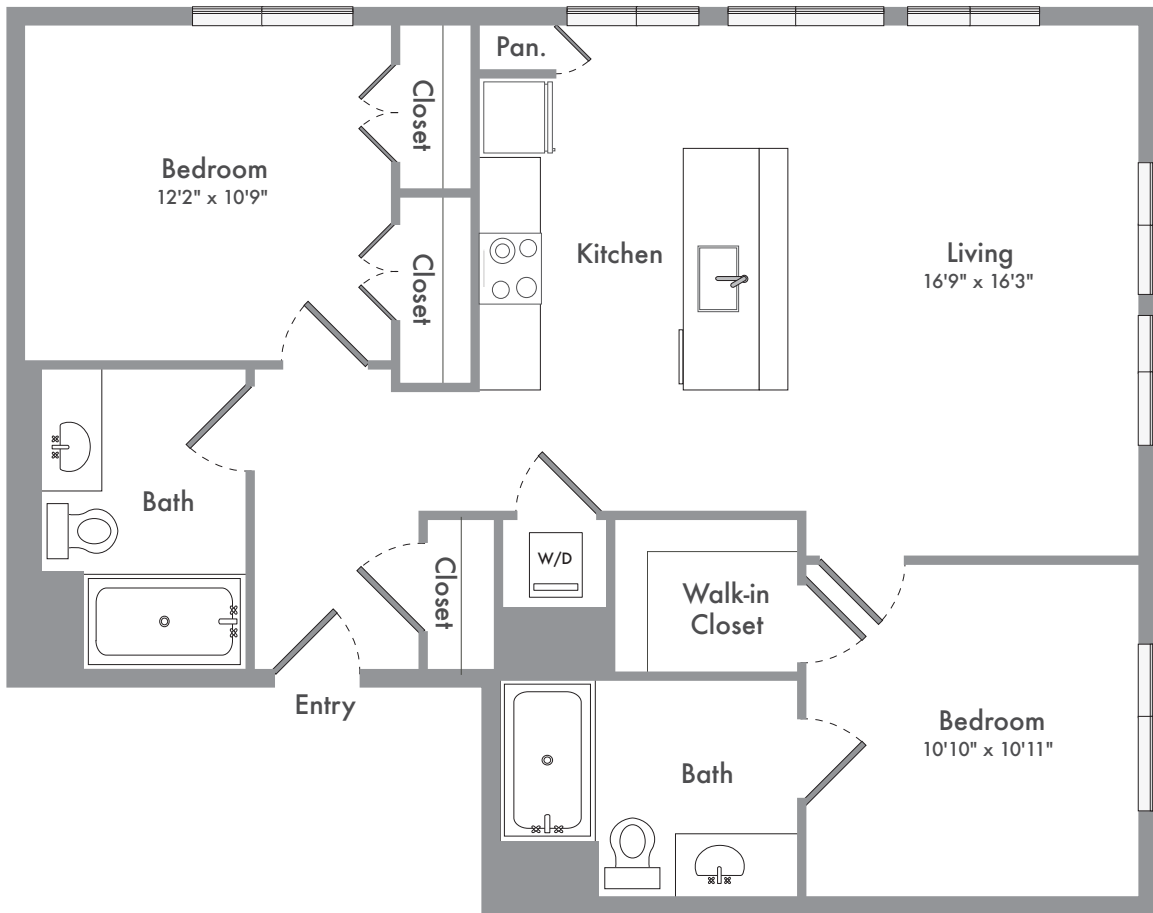

B4

2 BED / 2 BATH

912

SQ. FT.

<p>THE MADELON</p>	2823 18th Street San Francisco, CA 94110
	www.themadelon.com

Floor plans are artist's rendering. All dimensions are approximate. Actual product and specifications may vary in dimension or detail. Not all features are available in every apartment. Prices and availability are subject to change. Please see a representative for details.