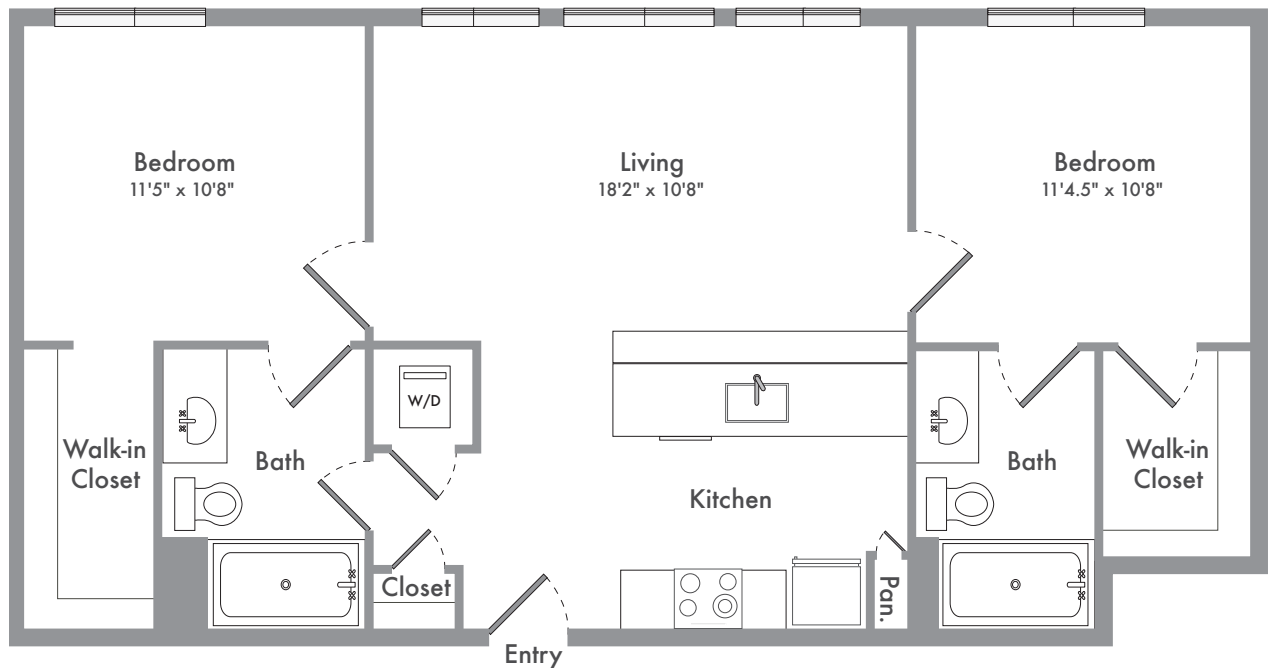

# B3

2 BED / 2 BATH

# 837-840

SQ. FT.

THE MADELON	2823 18th Street   San Francisco, CA 94110
	<a href="http://www.themadelon.com">www.themadelon.com</a>

*Floor plans are artist's rendering. All dimensions are approximate. Actual product and specifications may vary in dimension or detail. Not all features are available in every apartment. Prices and availability are subject to change. Please see a representative for details.*