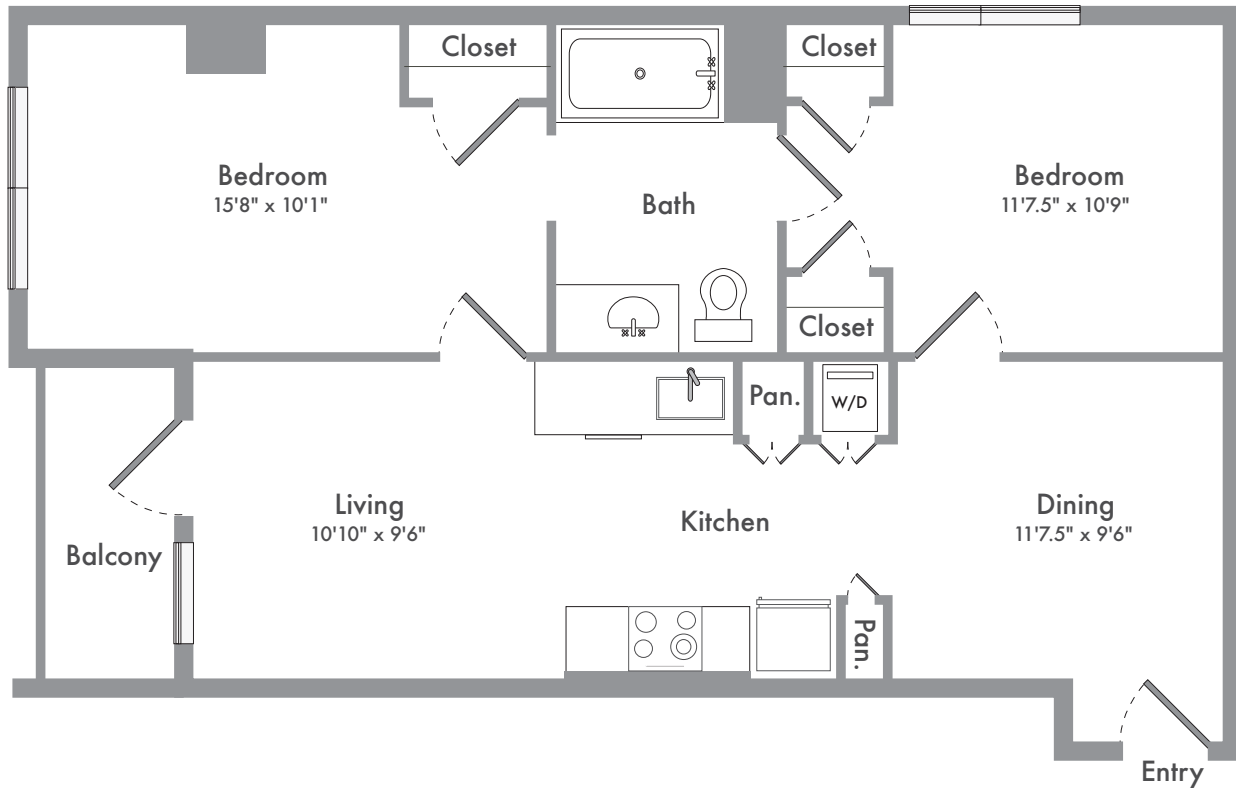

B1

2 BED / 1 BATH

728

SQ. FT.

THE MADELON	2823 18th Street San Francisco, CA 94110
	www.themadelon.com

Floor plans are artist's rendering. All dimensions are approximate. Actual product and specifications may vary in dimension or detail. Not all features are available in every apartment. Prices and availability are subject to change. Please see a representative for details.