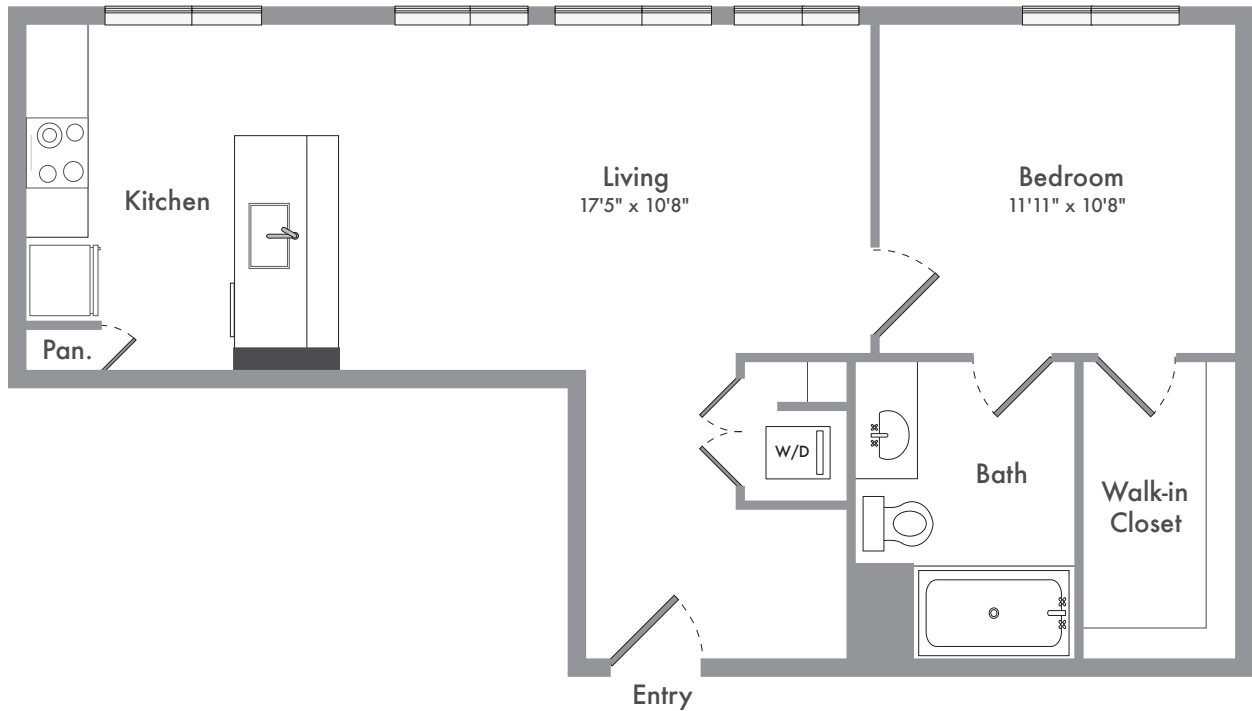

A9

1 BED / 1 BATH

637

SQ. FT.

<p>THE MADELON</p>	<p>2823 18th Street San Francisco, CA 94110</p>
	<p>www.themadelon.com</p>

Floor plans are artist's rendering. All dimensions are approximate. Actual product and specifications may vary in dimension or detail. Not all features are available in every apartment. Prices and availability are subject to change. Please see a representative for details.