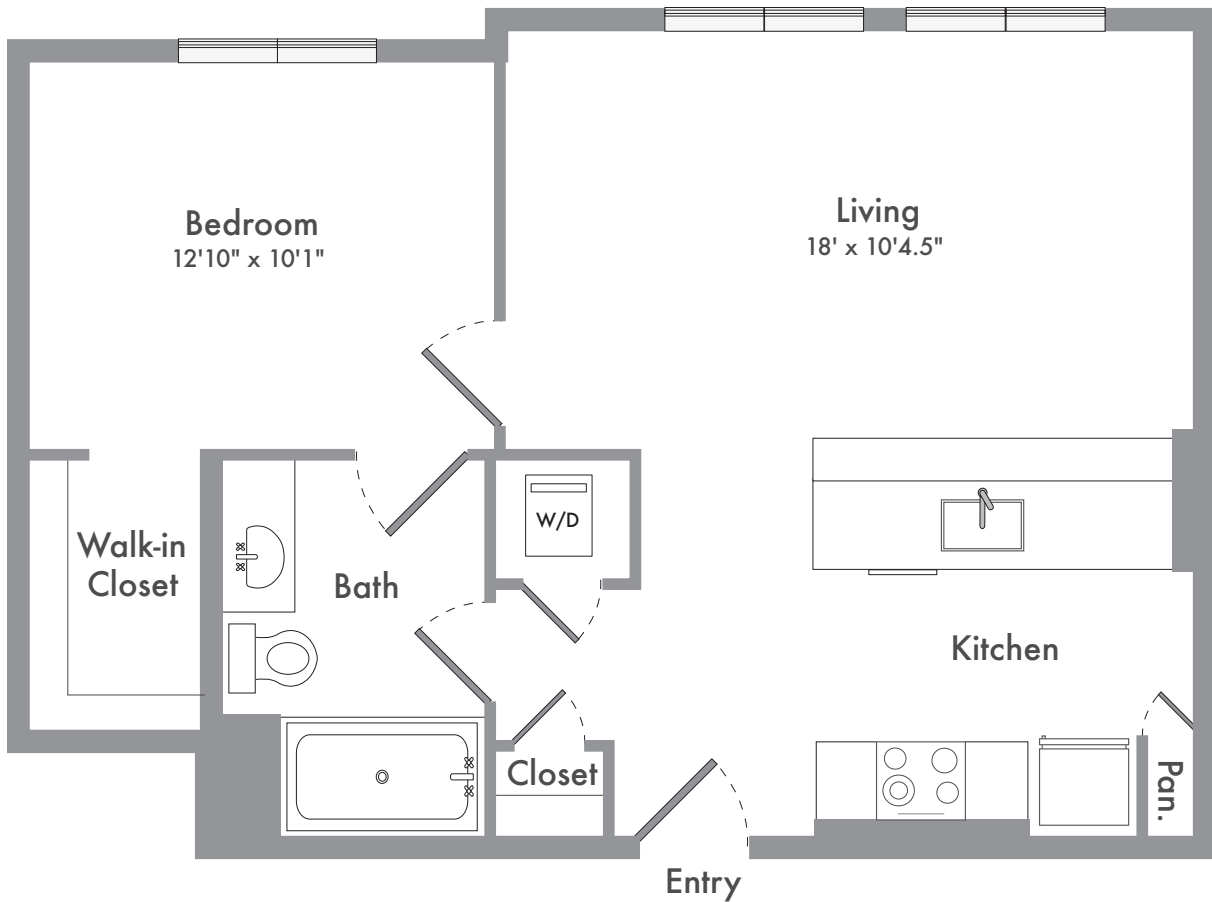

A7

1 BED / 1 BATH

604

SQ. FT.

THE MADELON	2823 18th Street San Francisco, CA 94110
	www.themadelon.com

Floor plans are artist's rendering. All dimensions are approximate. Actual product and specifications may vary in dimension or detail. Not all features are available in every apartment. Prices and availability are subject to change. Please see a representative for details.