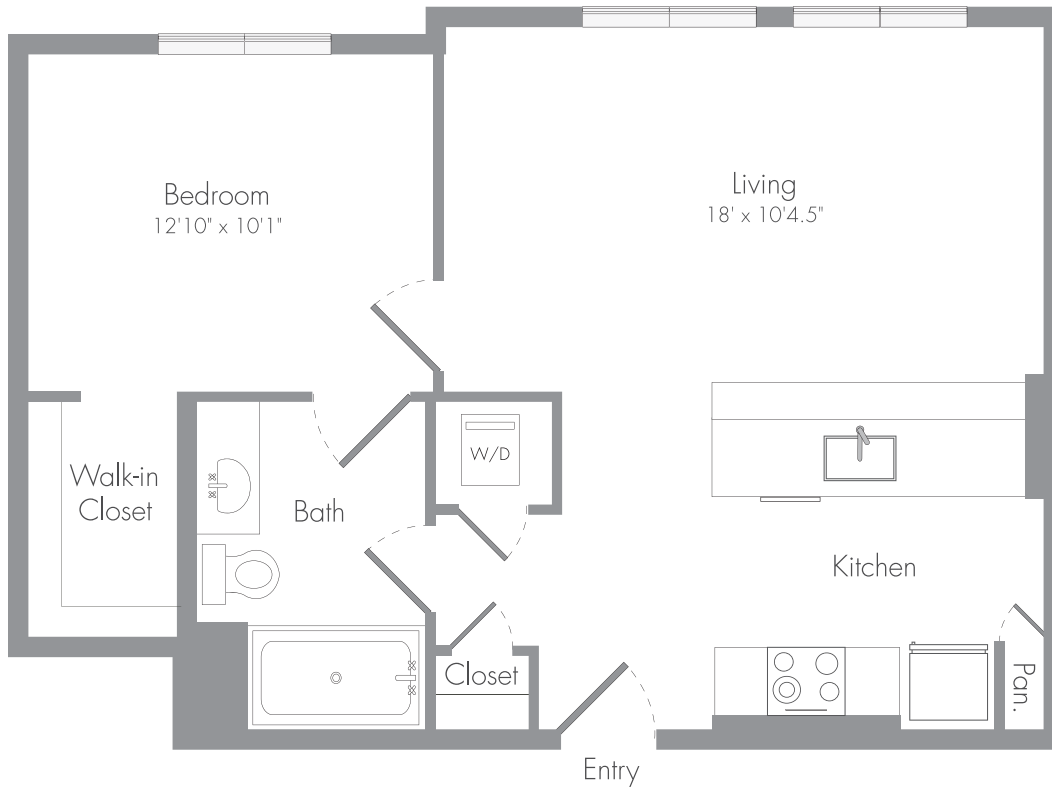

A7

1 BED / 1 BATH

604

SQ. FT.

THE MADELON	2823 18th Street San Francisco, CA 94110
	www.themadelon.com

Floorplans are artist's rendering. All dimensions are approximate. Actual product and specifications may vary in dimension or detail. Not all features are available in every apartment. Prices and availability are subject to change. Please see a representative for details.