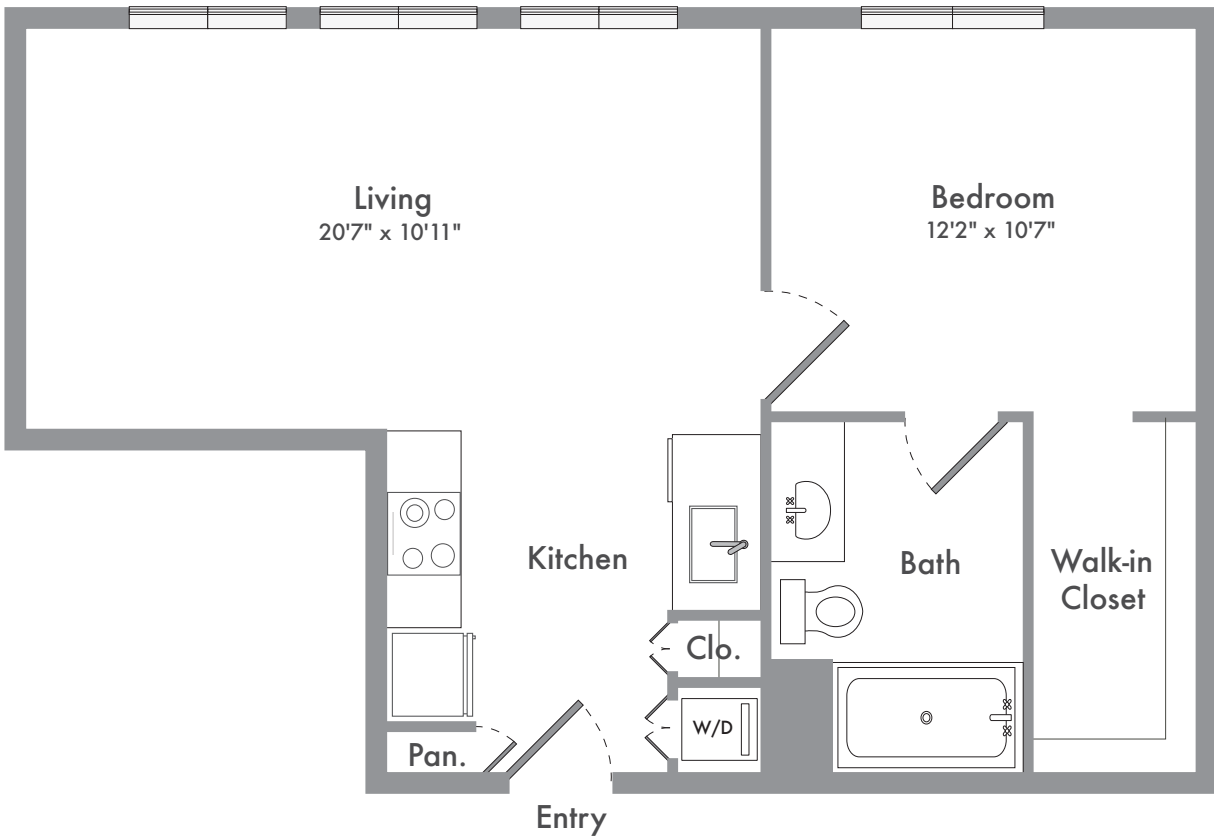

A5

1BED / 1 BATH

576

SQ. FT.

THE MADELON	2823 18th Street San Francisco, CA 94110
	www.themadelon.com

Floor plans are artist's rendering. All dimensions are approximate. Actual product and specifications may vary in dimension or detail. Not all features are available in every apartment. Prices and availability are subject to change. Please see a representative for details.