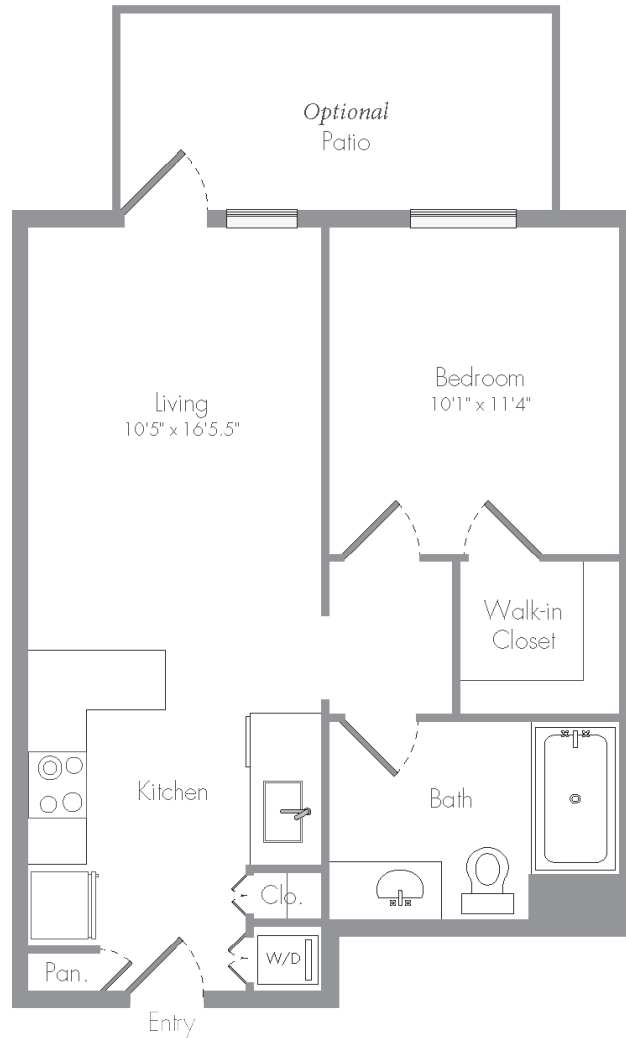

A4

1 BED / 1 BATH

530

SQ. FT.

<p>THE MADELON</p>	2823 18th Street San Francisco, CA 94110
	www.themadelon.com

Floorplans are artist's rendering. All dimensions are approximate. Actual product and specifications may vary in dimension or detail. Not all features are available in every apartment. Prices and availability are subject to change. Please see a representative for details.