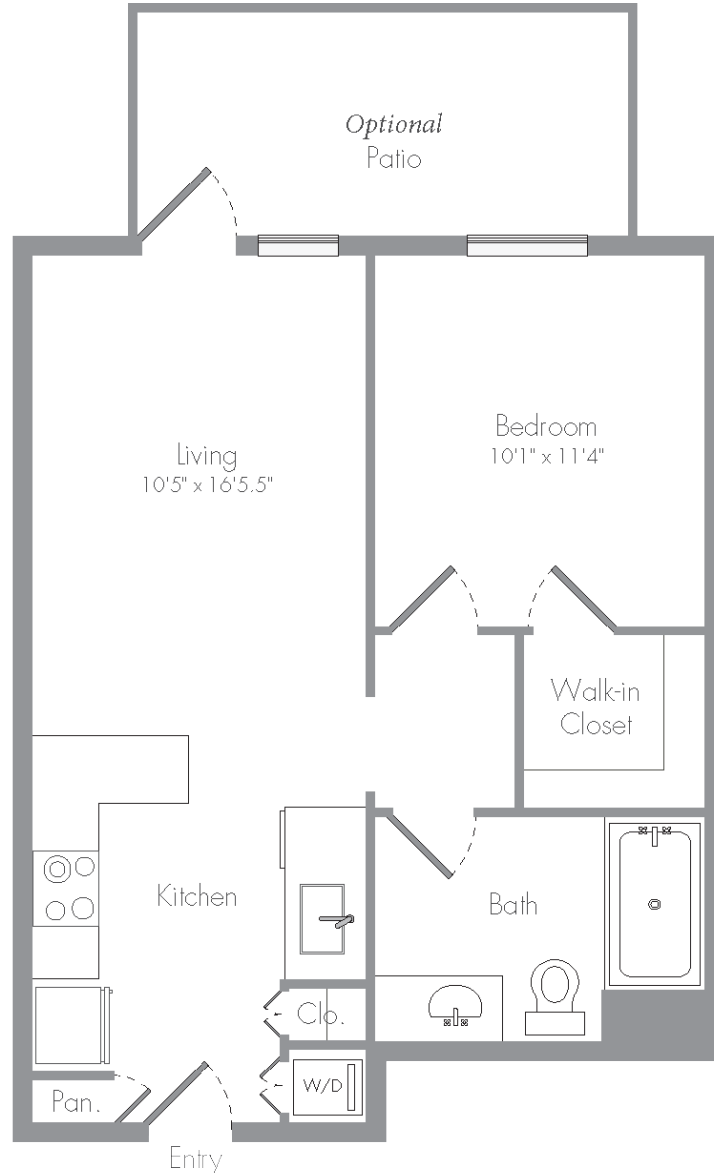

A4

1 BED / 1 BATH

530

SQ. FT.

THE MADELON	2823 18th Street San Francisco, CA 94110
	www.themadelon.com

Floor plans are artist's rendering. All dimensions are approximate. Actual product and specifications may vary in dimension or detail. Not all features are available in every apartment. Prices and availability are subject to change. Please see a representative for details.