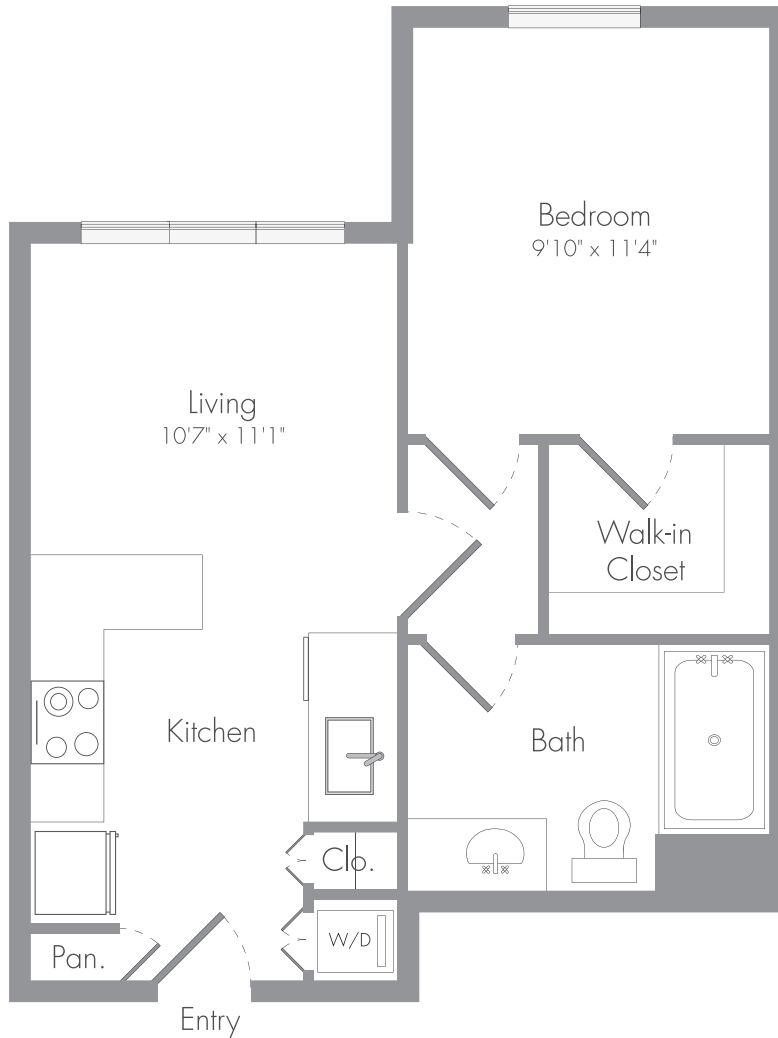

A3

1 BED / 1 BATH

470

SQ. FT.

THE MADELON	2823 18th Street San Francisco, CA 94110
	www.themadelon.com

Floorplans are artist's rendering. All dimensions are approximate. Actual product and specifications may vary in dimension or detail. Not all features are available in every apartment. Prices and availability are subject to change. Please see a representative for details.