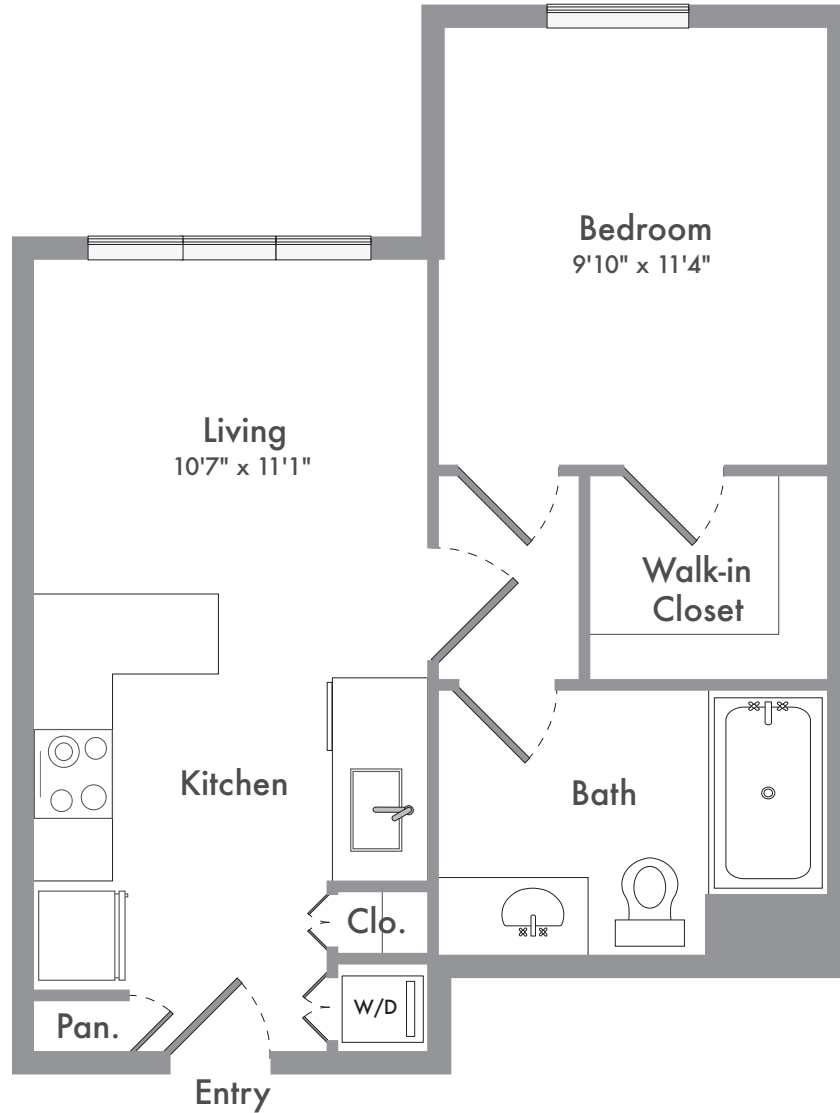

A3

1 BED / 1 BATH

470

SQ. FT.

THE MADELON	2823 18th Street San Francisco, CA 94110
	www.themadelon.com

Floor plans are artist's rendering. All dimensions are approximate. Actual product and specifications may vary in dimension or detail. Not all features are available in every apartment. Prices and availability are subject to change. Please see a representative for details.