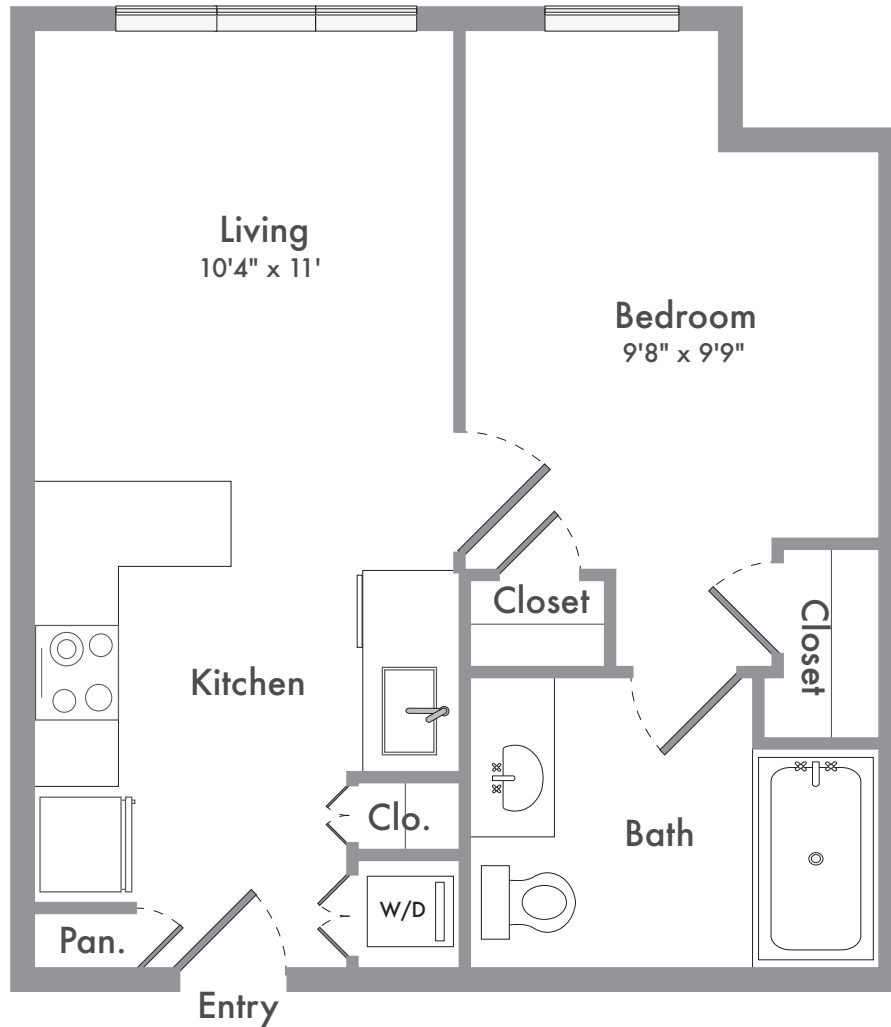

A2

1 BED / 1 BATH

462

SQ. FT.

THE MADELON	2823 18th Street San Francisco, CA 94110
	www.themadelon.com

Floor plans are artist's rendering. All dimensions are approximate. Actual product and specifications may vary in dimension or detail. Not all features are available in every apartment. Prices and availability are subject to change. Please see a representative for details.