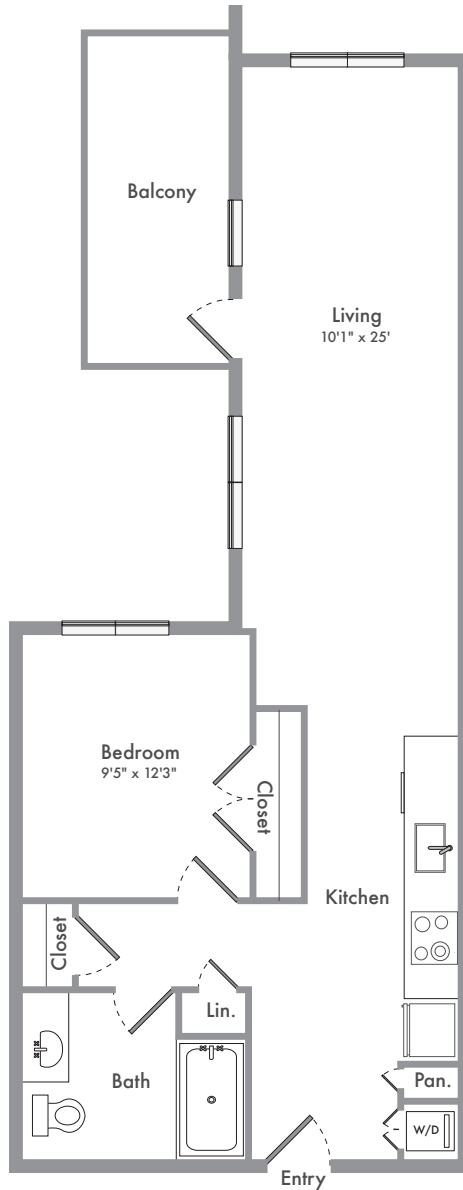

A10

1 BED / 1 BATH

720

SQ. FT.

THE MADELON	2823 18th Street San Francisco, CA 94110
	www.themadelon.com

Floor plans are artist's rendering. All dimensions are approximate. Actual product and specifications may vary in dimension or detail. Not all features are available in every apartment. Prices and availability are subject to change. Please see a representative for details.