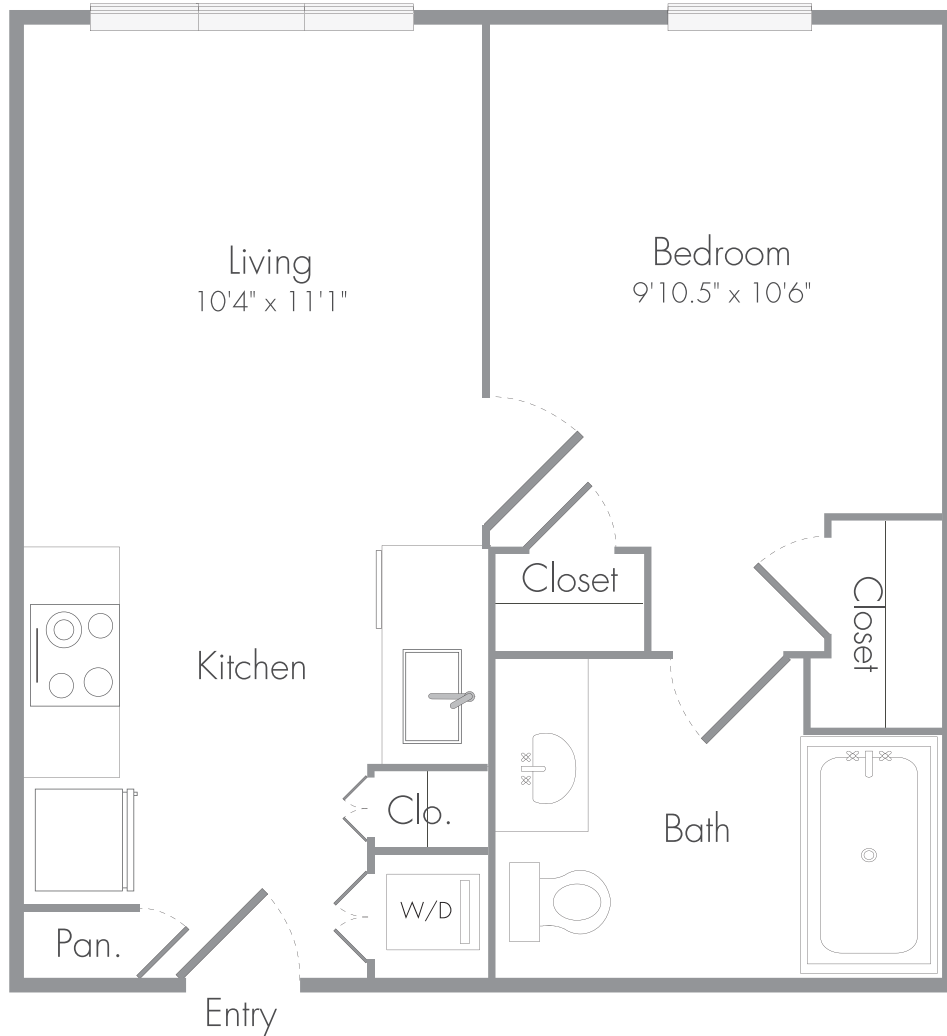

A1

1 BED / 1 BATH

425

SQ. FT.

<p>THE MADELON</p>	2823 18th Street San Francisco, CA 94110
	www.themadelon.com

Floorplans are artist's rendering. All dimensions are approximate. Actual product and specifications may vary in dimension or detail. Not all features are available in every apartment. Prices and availability are subject to change. Please see a representative for details.