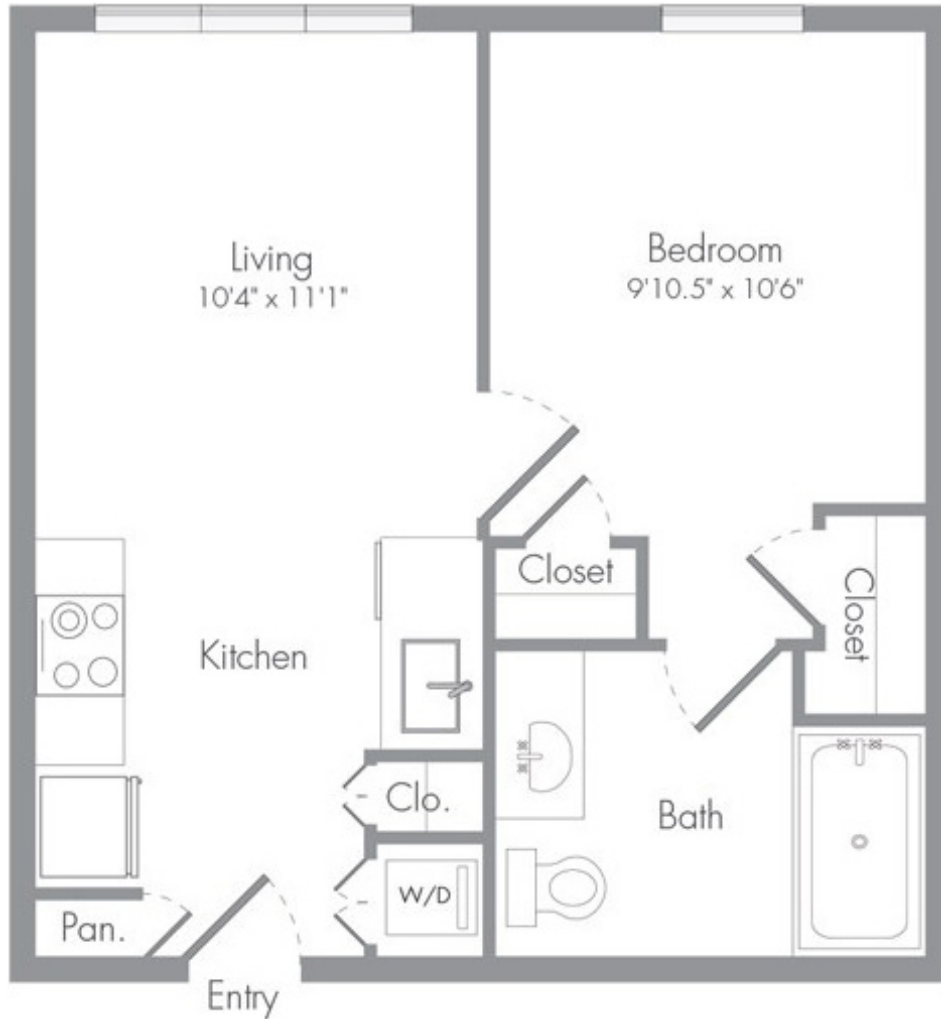

A1

1 BED / 1 BATH

425

SQ. FT.

THE MADELON	2823 18th Street San Francisco, CA 94110
	www.themadelon.com

Floor plans are artist's rendering. All dimensions are approximate. Actual product and specifications may vary in dimension or detail. Not all features are available in every apartment. Prices and availability are subject to change. Please see a representative for details.